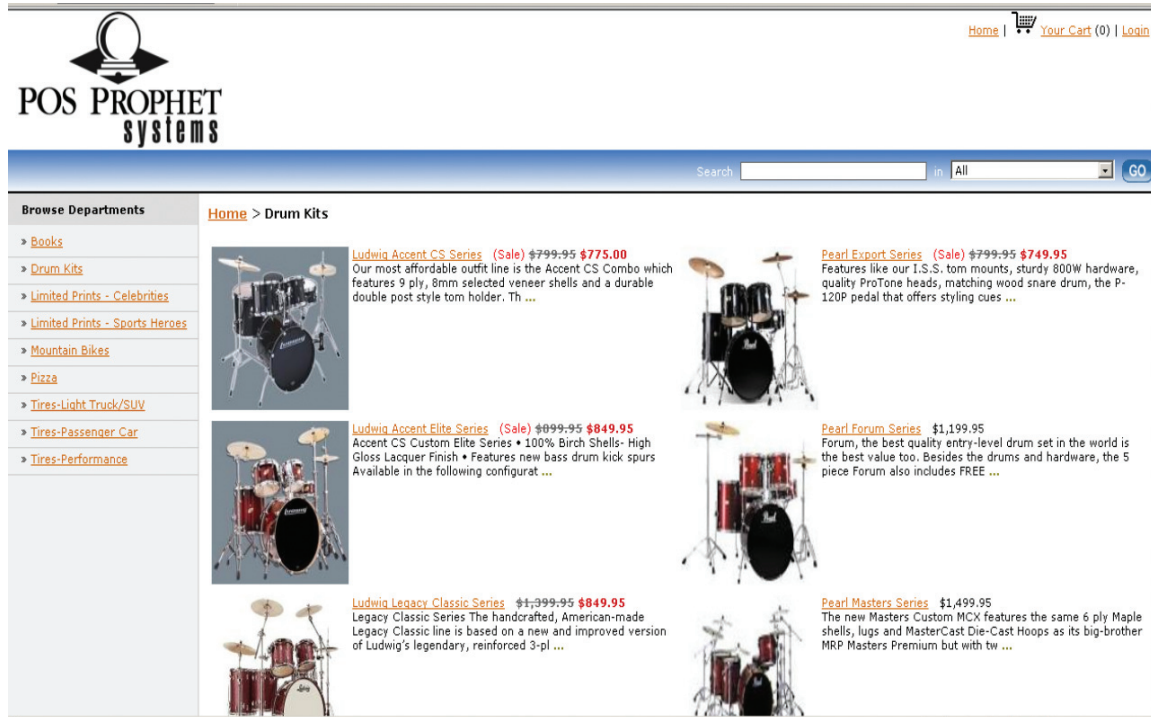

Big Business Solutions for Small Business

POSexpress' Integrated Online Shopping software module allows you to keep your business open 24/7 and sell your products and services to the entire world. Our patent-pending technology makes e-commerce simple and affordable to businesses of any size. The Online Store is managed entirely from within the POSexpress software so that you are in control, your inventory is real-time and there is no need for double-entry of transactions.